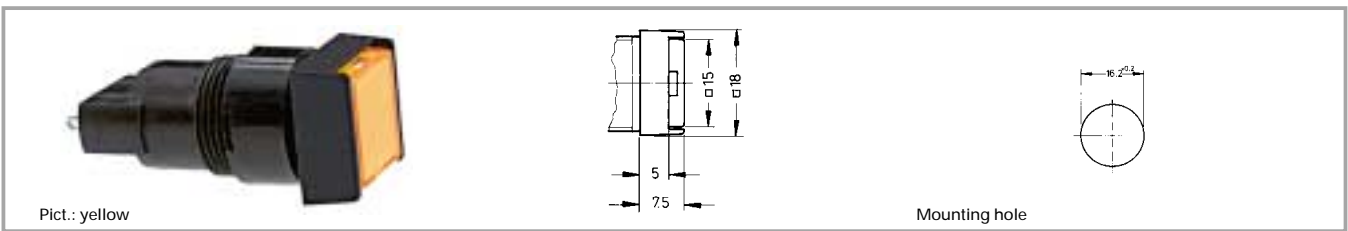

1

LUMOTAST 75 IP40, signal lamp, square collar, flush lens

Voltage limit max.	Power limit max.	Lamp socket	Colour of collar	Order no. without lens	Note
42 V	1.2 W	T 4.5	black	1.65.111.061/0000	Please include the desired lens and diffuser in your order.

Technical data see page 1 - 48

- Lens, square, transparent colourless, for filament lamp or LED: 5.49.275.036/1002
- Lens, square, transparent red, for LED: 5.49.275.036/1301
- Lens, square, transparent red, for filament lamp: 5.49.275.036/1303
- Lens, square, transparent yellow, for filament lamp or LED: 5.49.275.036/1402
- Lens, square, transparent green, for filament lamp: 5.49.275.036/1502
- Lens, square, transparent green, for LED: 5.49.275.036/1503
- Lens, square, transparent blue, for filament lamp: 5.49.275.036/1601

Accessories:

- Diffuser, square, for filament lamp, without legend: 5.73.013.000/0202
- Diffuser, square, for LED, without legend: 5.73.013.000/0214

LUMO
75 (40)