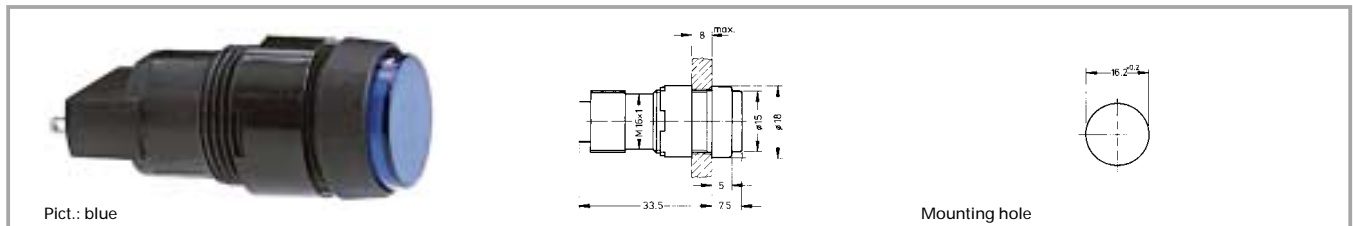

Accessories LUMOTAST 75 IP40 signal lamp with lamp socket T 4.5

Description	Photo	Order no.	Page
LED T 4.5, red, 3 V		1.90.692.001/0000	5 - 19
LED T 4.5, green, 3 V		1.90.692.002/0000	5 - 19
LED T 4.5, yellow, 3 V		1.90.692.003/0000	5 - 19
Blanking cap, black, to cover spare holes, dimensions 18 x 18 mm		5.52.006.020/0103	5 - 33
Blanking cap, black, to cover spare holes, dimensions 18 x 24 mm		5.52.006.021/0100	5 - 33
Blanking cap, black, to cover spare holes, round 18 mm		5.52.006.022/0100	5 - 33
Fixing spanner M 15, M 16		5.58.002.019/0105	5 - 25

1

LUMO
75 (40)

LUMOTAST 75 IP40 signal lamp with lamp socket T 4.5, round collar, protruding lens

Voltage limit max.	Power limit max.	Lamp socket	Colour of collar	Order no. without lens	Note
42 V	1.2 W	T 4.5	black	1.65.111.071/0000	Please include the desired lens and diffuser in your order.

Technical data see page 1 - 48

- Lens, round, transparent colourless, for filament lamp or LED: 5.49.257.011/1002
- Lens, round, transparent red, for LED: 5.49.257.011/1301
- Lens, round, transparent red, for filament lamp: 5.49.257.011/1303
- Lens, round, transparent yellow, for filament lamp or LED: 5.49.257.011/1402
- Lens, round, transparent green, for filament lamp: 5.49.257.011/1502
- Lens, round, transparent green, for LED: 5.49.257.011/1503
- Lens, round, transparent blue, for filament lamp: 5.49.257.011/1601

Accessories:

- Diffuser, round, for filament lamp, without legend: 5.72.050.000/0202
- Diffuser, round, for LED, without legend: 5.72.050.000/0214