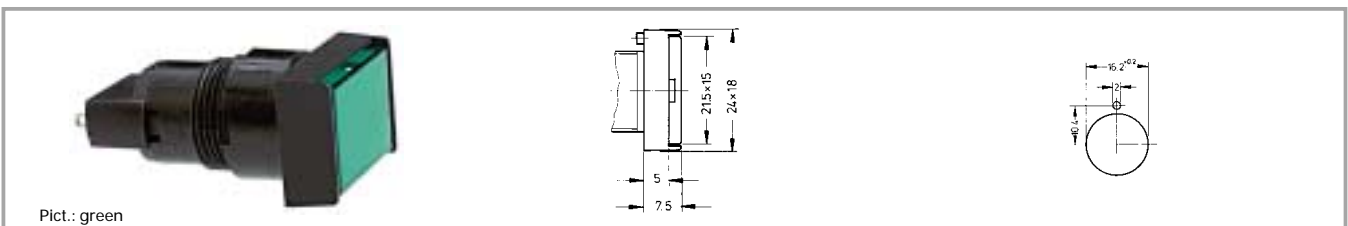

LUMOTAST 75 IP40 signal lamp, rectangular collar, flush lens

Voltage limit max.	Power limit max.	Lamp socket	Colour of collar	Order no. without lens	Note
42 V	1.2 W	T 4.5	black	1.65.111.051/0000	Please include the desired lens and diffuser in your order.

Technical data see page 1 - 48

- Lens, rectangular, transparent colourless, for filament lamp or LED: 5.49.275.032/1002
- Lens, rectangular, transparent red, for LED: 5.49.275.032/1301
- Lens, rectangular, transparent red, for filament lamp: 5.49.275.032/1303
- Lens, rectangular, transparent yellow, for filament lamp or LED: 5.49.275.032/1402
- Lens, rectangular, transparent green, for filament lamp: 5.49.275.032/1502
- Lens, rectangular, transparent green, for LED: 5.49.275.032/1503
- Lens, rectangular, transparent blue, for filament lamp: 5.49.275.032/1601

Accessories:

- Diffuser, rectangular, for filament lamp, without legend: 5.73.012.000/0202
- Diffuser, rectangular, for LED, without legend: 5.73.012.000/0214