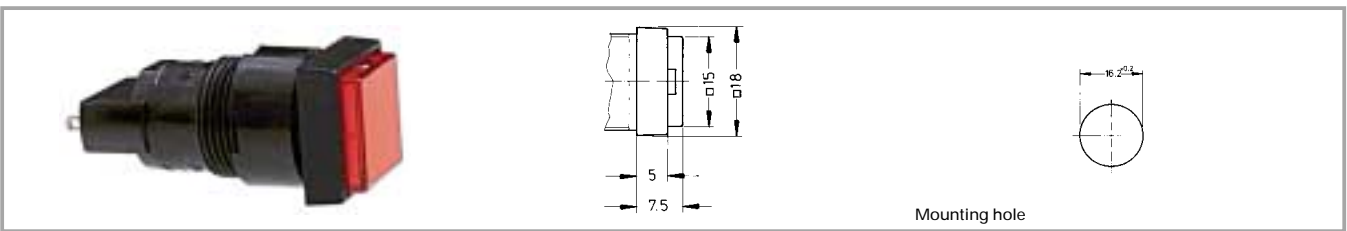

LUMOTAST 75 IP40 signal lamp, square collar, protruding lens

Voltage limit max.	Power limit max.	Lamp socket	Colour of collar	Order no. without lens	Note
42 V	1.2 W	T 4.5	black	1.65.111.081/0000	Please include the desired lens and diffuser in your order.

Technical data see page 1 - 48

- Lens, square, transparent colourless, for filament lamp or LED: **5.49.275.036/1002**
- Lens, square, transparent red, for LED: **5.49.275.036/1301**
- Lens, square, transparent red, for filament lamp: **5.49.275.036/1303**
- Lens, square, transparent yellow, for filament lamp or LED: **5.49.275.036/1402**
- Lens, square, transparent green, for filament lamp: **5.49.275.036/1502**
- Lens, square, transparent green, for LED: **5.49.275.036/1503**
- Lens, square, transparent blue, for filament lamp: **5.49.275.036/1601**

Accessories:

- Diffuser, square, for filament lamp, without legend: **5.73.013.000/0202**
- Diffuser, square, for LED, without legend: **5.73.013.000/0214**

1

LUMO
75 (40)