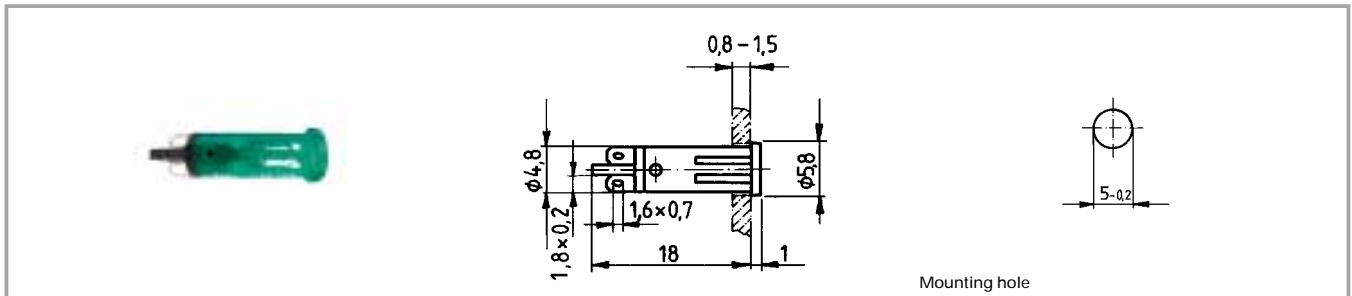

Signal lamps with integrated filament lamp, 5 mm

Technical data

General information

Form of lens see order block
 Colour of lens see order block
 Diameter of collar see order block

Dimensions

Length of collar see order block
 Width of collar see order block
 Overall height 1 mm
 Mounting depth 18 mm
 Mounting hole 5 mm

Electrical characteristics

Voltage limit max. 24 V
 Power limit max. 0.45 W

Other specifications

Operating life 10000 h
 Degree of protection from front side IP40
 Weight 0.3 g

Mechanical design

Mounting pressing into hole
 Terminals solder terminals
 Lamp socket no
 Lamp filament lamp