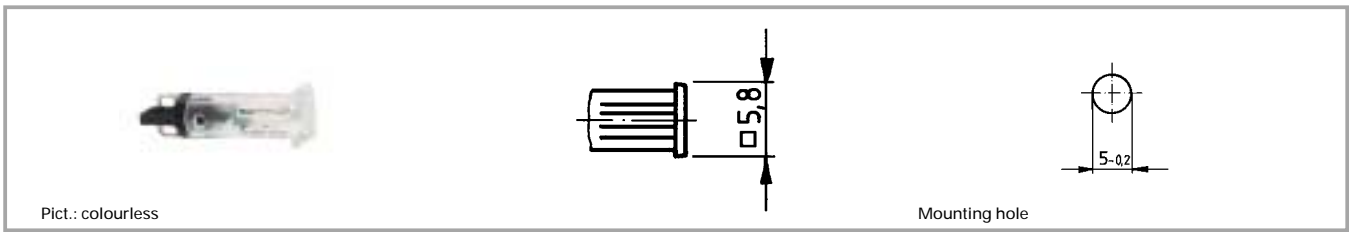

Signal lamps with integrated filament lamp, 5 mm

Technical data

General information

Form of lens see order block
 Colour of lens see order block
 Diameter of collar see order block

Dimensions

Length of collar see order block
 Width of collar see order block
 Overall height 1 mm
 Mounting depth 18 mm
 Mounting hole 5 mm

Electrical characteristics

Voltage limit max. 24 V
 Power limit max. 0.45 W

Other specifications

Operating life 10000 h
 Degree of protection from front side IP40
 Weight 0.3 g

Mechanical design

Mounting pressing into hole
 Terminals solder terminals
 Lamp socket no
 Lamp filament lamp

3

Integr.
Lamp

Signal lamps with integrated filament lamp, 5 mm, round lens

Voltage limit max.	Power limit max.	Lamp	Operating life	Colour of lens	Order no.
24 V	0.45 W	filament lamp	10000 h	transparent colourless	1.69.508.113/1002
24 V	0.45 W	filament lamp	10000 h	transparent red	1.69.508.113/1301
24 V	0.45 W	filament lamp	10000 h	transparent yellow	1.69.508.113/1402
24 V	0.45 W	filament lamp	10000 h	transparent green	1.69.508.113/1502
24 V	0.45 W	filament lamp	10000 h	transparent blue	1.69.508.113/1601

Technical data see page 3 - 22

Signal lamps with integrated filament lamp, 5 mm, square lens

Voltage limit max.	Power limit max.	Lamp	Operating life	Colour of lens	Order no.
24 V	0.45 W	filament lamp	10000 h	transparent colourless	1.69.508.103/1002
24 V	0.45 W	filament lamp	10000 h	transparent red	1.69.508.103/1301
24 V	0.45 W	filament lamp	10000 h	transparent yellow	1.69.508.103/1402
24 V	0.45 W	filament lamp	10000 h	transparent green	1.69.508.103/1502
24 V	0.45 W	filament lamp	10000 h	transparent blue	1.69.508.103/1601